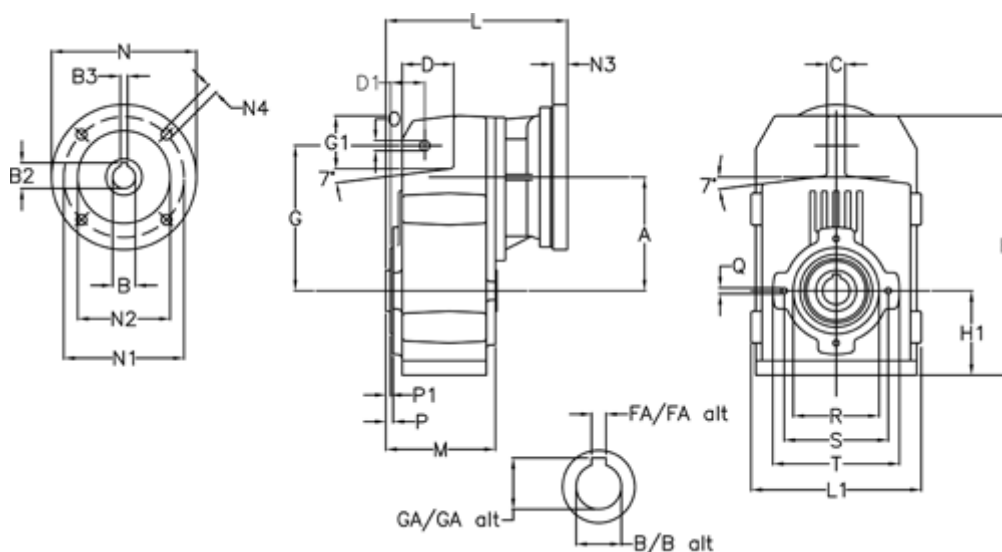

Article number: 29560211303220
 Description: Shaft mounted gear
 A253H35-113-P63B5

Measures

A = 128.75	FA = 10	M = 135.5	Q = M10x14
B = 35	G = 162	N = 140	R = 110
B1 = 11	G1 = 58.0	N1 = 115	S = 130
B2 = 12.8	GA = 38.3	N2 = 95	T = 150
B3 = 4	H = 290.5	N4 = M8x19	
C = 20	H1 = 93.5	O = 13	
D = 57.0	L = 213.0	P = 6.0	
D1 = 43.5	L1 = 188	P1 = 3.5	